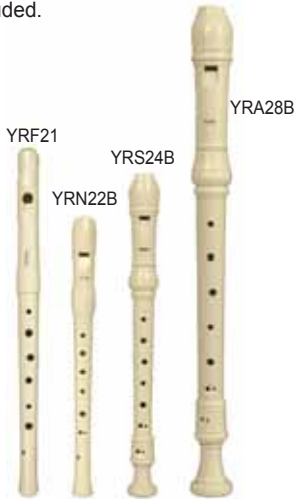

Yamaha

20 Series - Ivory Plastic

Perfect beginner's recorder. Vinyl carrying bag included.

	List
YRS24B Soprano	$9.99
YRF21 Fife	12.00
YRN22B Sopranino	9.99
YRA28B Alto	29.99