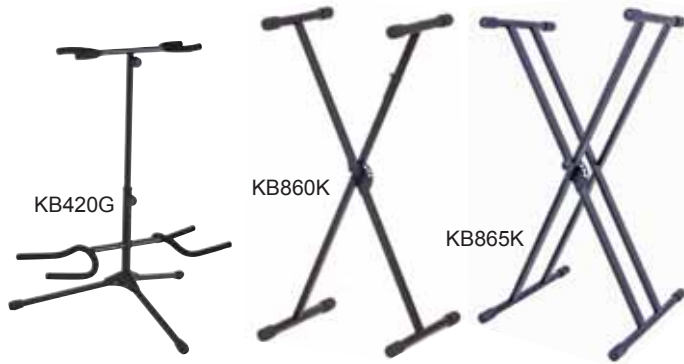

KB5300G

KB5500G

COMBO

STAGEPRO

by Hamilton

www.hamiltonstands.com

**Keyboard Stands**

	<b>List</b>
KB400K Single X Bolt Together Keyboard Stand .....	<b>\$29.49</b>
KB401K Quick Release Single X Keyboard Stand .....	<b>41.79</b>
KB420K Double X Keyboard Stand .....	<b>56.99</b>
KB460K Keyboard Table .....	<b>76.99</b>
KB860K Single X Bolt Together Keyboard Stand .....	<b>45.99</b>
KB865K Double X Bolt Together Keyboard Stand .....	<b>63.99</b>