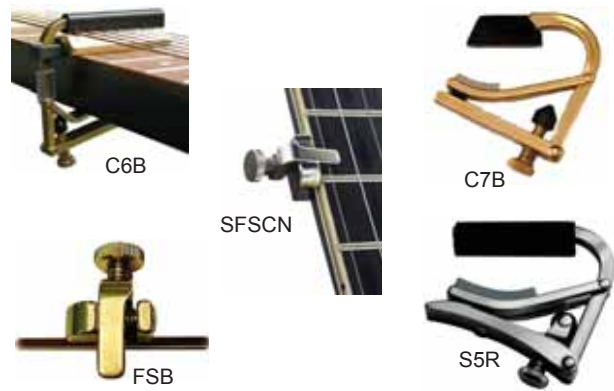

Quick Change Capos

www.kysermusical.com

6 String ..... **List $24.95**

KG6B	Black	KG6RWA	Rosewood
KG6C	Camo	KG6SV	Silver Vein
KG6G	Gold	KG6TDA	Tie Dye
KG6S	Silver	KG6U	Blue
KG6F	Freedom	KG6W	White
KG6O	Orange Blaze	KG6BC	Black Chrome
KG6Y	Yellow Blaze	KGDB	Drop D
KG6P	Pink	KGCB	Classical, Black
KB6PR	Purple	KGEB	Electric, Black
KG6R	Red	KBMB	Banjo/Mandolin/ Ukulele, Black
KG6GN	Green	KG3B	Shortcut, Black
KG6L	Lavender	KG3S	Shortcut, Silver
KG6RB	Red Bandana	KB12B	12 String
KG6CV	Copper Vein		

6 String Pro/Am & Classical ..... **List $7.95**

KPA	Pro/Am
KPC	Classical

Ultra Offset Capos	List
GP750SL Silver	$19.95
GP750RD Red	
GP750BL Black	

Original Capo - Nickel	List
C1-Shubb 6 String, Nickel	$25.95
C2 Classical	
C3-SHUBB 12 String, Nickel	
C4 Guitar, 7.25" Radius	
C5 Banjo, Flat	
C5R Banjo, Radius	
Original Capo -Black Finish	
C1K 6 String, Black	29.95
C5K Banjo, Flat	
Original Capo -Brass	
C1B 6 String, Brass	25.95
C6B Dobro	46.95
C7B Partial Capo	26.95

Deluxe Capo - Nickel	
S1 6 String	29.95
S2 Classical	
S3 12 String	
S5 Banjo	

5th String Banjo Capo	
FSB Brass	49.95
SFSCN Nickel	49.95
Banjo, mandolin, Bouzouki Capo	
S5R Stainless Steel	29.95
Ukulele Capo	
L9-Shubb Lite, Chrome	26.95

COMBO