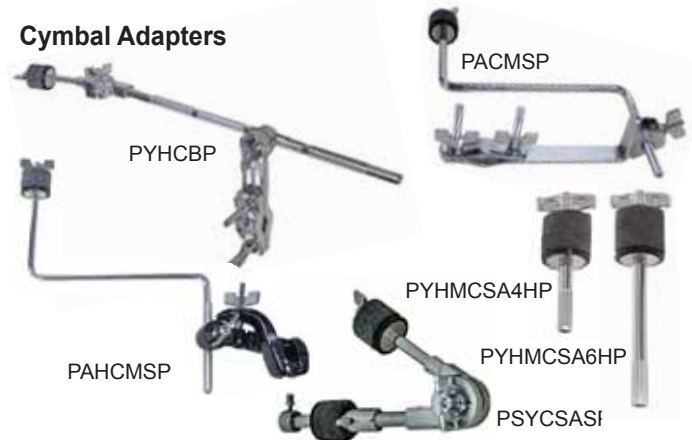

Cymbal Adapters

	List
Cymbal Boom and Multi-Clamp PYHCBP	$60.50
Cymbal Post Basic Clamp PACMSP	46.50
Cymbal Post Rim Clamp PAHCMSP	50.50
Cymbal Stacker Adjustable 8mm PSYCSASP	48.50
Cymbal Stacker Classic 4", 8mm PYHMCSA4HP	13.50
Cymbal Stacker Classic 6", 8mm PYHMCSA6HP	13.50