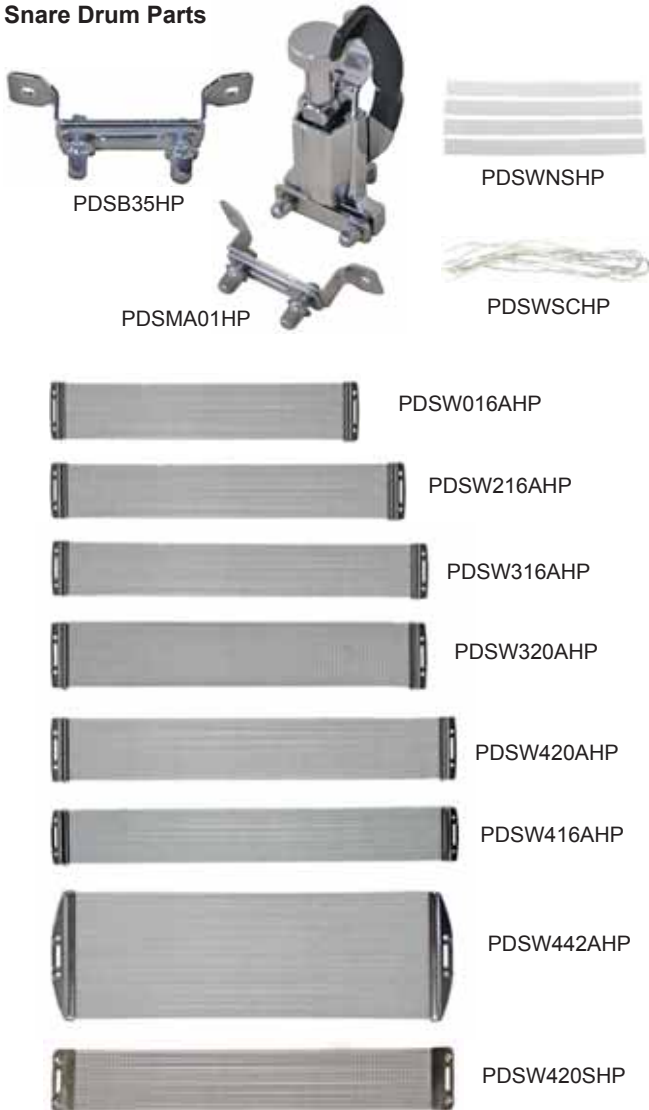

DIXON Accessories

Snare Drum Parts

Snare Butt Plate Standard	List
PDSB35HP	$5.50
Snare Throw-Off and Butt Plate Standard	
PDSMA01HP	26.50
Nylon Snare Strap, 4 Pak	
PDSWNSHP	4.50
Nylon Snare Cord, 6 Pak	
PDSWSCHP	4.50
Snare Wires 10", 16 Strand	
PDSW016AHP	13.50
Snare Wires 12", 16 Strand	
PDSW216AHP	13.50
Snare Wires 13", 16 Strand	
PDSW316AHP	13.50
Snare Wires 13", 20 Strand	
PDSW320AHP	13.50
Snare Wires 14", 16 Strand	
PDSW416AHP	14.50
Snare Wires 14", 20 Strand	
PDSW420AHP	14.50
Snare Wires 14", 42 Strand	
PDSW442AHP	26.50
Snare Wires, Stainless 14", 20 Strand	
PDSW420SHP	26.50