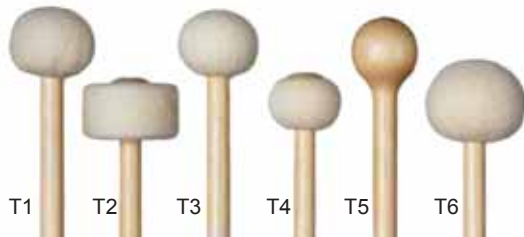

American Custom® Timpani Mallets

		List
T1	General	$53.00
T2	Cartwheel	53.00
T3	Staccato	53.00
T4	Ultra Staccato	47.75
T5	Wood	28.75
T6	Custom General	54.25

Recover Kits		
RT1	Fits T1 General	14.00
*RT3	Fits T3 Staccato	14.00

Corpsmaster® Marching Sticks & Mallets

Hickory Snare Sticks		List
Wood Tip		$17.00

MS1	MS1	16½" L, .695"Ø
MS2	MS2	17" L, .695"Ø
MS3	MS3	17" L, .715"Ø
MS5	MS5	17" L, .705"Ø

Signature Snare Sticks		List
Wood Tip		$19.00

STA	STA	Tom Aungst 17" L, .697"Ø
SLB	SLB	Lee Beddis 17" L, .700"Ø
SMG	SMG	Murray Gussek 17" L, .715"Ø
STH	STH	Thom Hannum 16½" L, .690"Ø
SRH	SRH	Ralph Hardimon 17" L, .710"Ø
SCM	SCM	Colin McNutt 17" L, .690"Ø
SMJ	SMJ	Mike Jackson 17" L, .740"Ø
SMAP	SMAP	John Mapes 17" L, .710"Ø

Nylon Tip		$20.75

SRHN	SRHN	Ralph Hardimon Nylon 17" L, .710"Ø

Sta-Pac® Laminated Sticks

MS4	MS4	16¼" L, .685"Ø	$38.50
SRH2	SRH2	Hardimon Hammer	$40.00
		16½" L, .695"Ø	

Indoor Marching		List
Wood Tip		$19.00

STA2	STA2	Thom Aungst Indoor
SRHJR	SRHJR	Ralphie Jr.
SRHI	SRHI	Ralph Hardimon Indoor

Marching Tenor Sticks

MTS1	Multi-Tenor Stick	$22.25
		16½" L, .695"Ø

SMAPTS	John Mapes Multi-Tenor Stick	22.25
		16¾" L, .697"Ø

MTS1SW	Swizzle	49.25
		16½" L, .680"Ø

SBBTS	Bill Bachman	19.25
		16½" L, .725" > .676"Ø Step Down

STHTS	Thom Hannum Quadbalé	19.25
		15 13/16" L, .690"Ø

SRHTS	Ralph Hardimon	19.25
		15 15/16" L, .690"Ø

STATH	Thom Aungst Hybrid	30.20
		15¾" L, .700" > .650"Ø Step Down

STATHF	Thom Aungst, Hybrid Felt	39.50
		15 3/32" L, .700" > .650"Ø Step Down

*SPECIAL ORDER ONLY