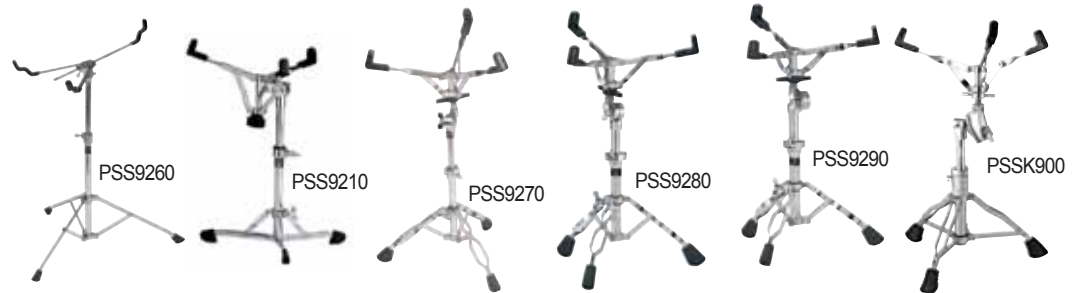

Features:

- Hinged height adjustment with alignment tube insert
- Cast tripod collar with captive threaded bolt insert
- Double braced sturdy design
- Easy adjust snare basket with geared tilter
- Model 906 has gearless tilter system

Snare Drum Stands

PSS9260	Standard Single Braced	$59.99
PSS9210	Flat Base Single Braced.....	89.99
PSS9270	Light, Double Braced.....	76.99
PSS9280	Medium, Double Braced.....	87.99
PSS9290	Heavy, Double Braced.....	108.99
PSSK900	Premium Double Braced	153.99

List

DIXON Hardware Packs

Light - Double Braced

PCP9270PK .....List **$399.99**

Includes:

- 1 - PSS9270 Snare Stand
- 1 - PSH9270 Hi Hat Stand
- 1 - PSY9270I Cymbal Boom Stand
- 1 - PSY9270 Straight Cymbal Stand
- 1 - PP9270 Single Bass Drum Pedal

Medium - Double Braced

PCP9280PK .....List **$474.99**

Includes:

- 1 - PSS9280 Snare Stand
- 1 - PSH9280 Hi Hat Stand
- 1 - PSY9285I Cymbal Boom Stand
- 1 - PSY9288 Straight Cymbal Stand
- 1 - PP9280 Single Bass Drum Pedal

Heavy Duty - Double Braced

PCP9290PK (900PK) .....List **$616.99**

Includes:

- 1 - PSS9290 Snare Stand
- 1 - PSH9290 Hi Hat Stand
- 1 - PSY9298I Cymbal Boom Stand
- 1 - PSY9298 Straight Cymbal Stand
- 1 - PP9290 Single Bass Drum Pedal