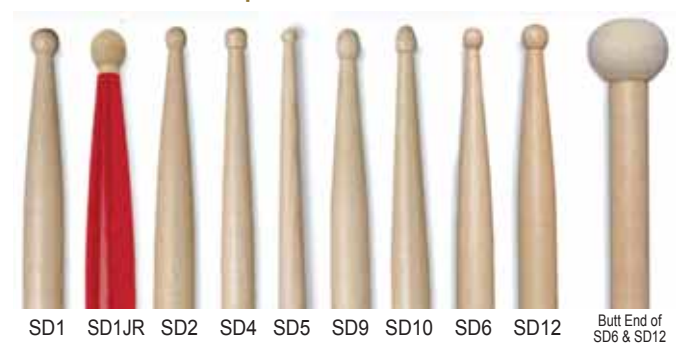

List
Hickory Wood Tip $15.75
*5AWW 5A
*5BWW 5B

American Classic® Pink

List
Hickory Nylon Tip..... $16.25
5AP 5A

American Classic® Kinetic Force

List
Hickory Wood Tip $23.50
5AKF 5A

American Sound®

List
Hickory Wood Tip $15.75
*AS5A 5A
*AS5B 5B

American Classic® "Chop-Out" Practice Sticks

List
Rubber Tips
5BCO 16¼" L, .595 Ø $18.50

Symphonic Signature Series Sticks

Pessimon, Wood Tip
SATK Ted Atkatz .490 Ø 17"L $35.00

TG15 Tom Gauger, General $18.00
16¾/16"L .625 Ø

American Heritage®

List
Maple Wood Tip..... $15.25
*AH5AW 5A

American Classic® Kidsticks

Engineered to make playing easy for the very young drum set player - ages 3 - 8. Produces a quality sound. L = 13" | Dia. = .520

List
KIDS Blue $10.75
KIDSPINK Pink 10.75

Signature Series

List
Hickory Wood Tip $18.00

SGB	Gregg Bissonette	SDC	Danny Carey
SKC	Keith Carlock	SCOL	Chris Coleman
SJD	Jack DeJohnette	SPE	Peter Erskine
SPE2	Peter Erskine Ride	SSG	Steve Gadd
JM	David Garibaldi	SJOR	Steve Jordon
STL	Thomas Lang	SLED	Jen Ledger
SRL	Ray Luzier	SHM	Harvey Mason
*SJM	Jojo Mayer	SKM	Keith Moon
SBR	Buddy Rich	*SCW	Charlie Watts
SDW	Dave Weckl	SDW2	Weckl Evolution

*PP Arnof Power Play $17.35

Hickory Nylon Tip $18.50

SDWN Dave Weckl Nylon
SSGN Steve Gadd Nylon
SDCN Danny Carey Nylon
Hickory Wood Tip with Vic Grip $22.25
SGB2 Gregg Bissonette Backbeat
*SBEN Charlie Benante

American Custom Maple®

List

SD1	General	..... $15.75
SD1JR	Junior	..... 15.75
SD2	Bolero	..... 15.75
SD4	Combo	..... 15.75
SD5	Echo	..... 15.75
SD9	Driver	..... 15.75
SD10	Swinger	..... 15.75
SD6	Swizzle B	..... 38.00
SD12	Swizzle G	..... 38.00

American Jazz®

List
Select Hickory Wood Tip $15.75

AJ1	5B shaft	AJ4	Thin shaft
AJ2	5A shaft	AJ5	.490 Ø shaft
AJ3	8D shaft	AJ6	7A shaft, small neck & tip

*SPECIAL ORDER ONLY