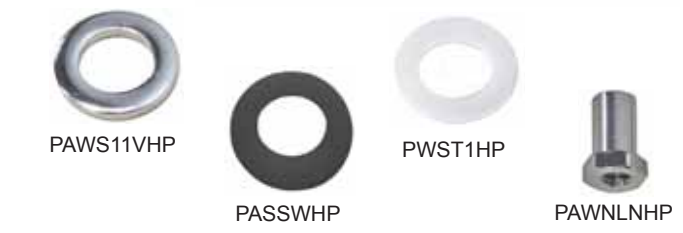

Tension Rod, 1-3/8", 35mm, 6 Pak PATS4JHP	List $5.50
Tension Rod, 1-5/8", 41mm, 6 Pak PATS4CHP	5.50
Tension Rod, 2", 52mm, 6 Pak PATS4BHP	6.50
Tension Rod, 2-3/8", 58mm, 6 Pak PATS4EHP	6.50
Tension Rod, 4", 106mm, 4 Pak PATS4V/4HP	10.50
Metal Washer for Tension Rod, 12 Pak PAWS11VHP	3.50
White Nylon Washer for Tension Rod, 10 Pak PAWST1HP	5.50
ABS Washer for Tension Rod, 10 Pak PASSWHP	8.50
Swivel Nut 7/32", 12 Pak PAWNLNHP	8.50

PERCUSSION