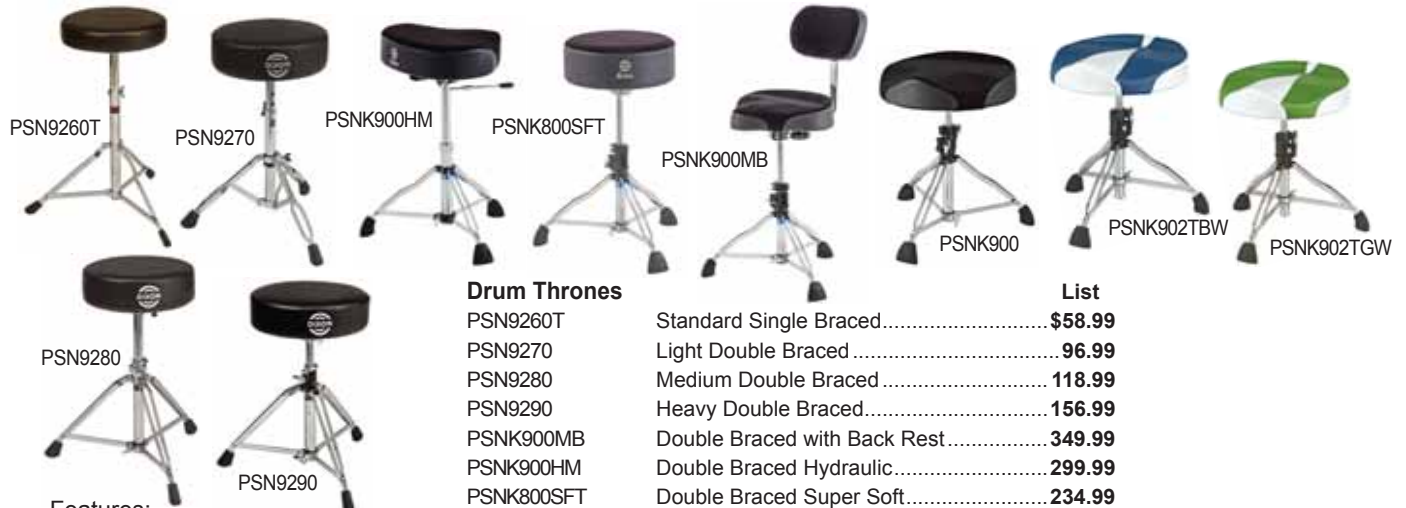

## DIXON Drum Thrones

**Features:**

- Comfortable padded seats
- Sturdy tripod bases
- Double chrome plating

**Drum Thrones**

PSN9260T	Standard Single Braced.....	<b>\$58.99</b>
PSN9270	Light Double Braced .....	<b>96.99</b>
PSN9280	Medium Double Braced .....	<b>118.99</b>
PSN9290	Heavy Double Braced.....	<b>156.99</b>
PSNK900MB	Double Braced with Back Rest.....	<b>349.99</b>
PSNK900HM	Double Braced Hydraulic.....	<b>299.99</b>
PSNK800SFT	Double Braced Super Soft.....	<b>234.99</b>
<b>Premium</b>		
PSNK900	Double Braced, Black.....	<b>289.99</b>
PSNK902TBW	Double Braced, Blue/White .....	<b>299.99</b>
PSNK902TGW	Double Braced, Green/White.....	<b>299.99</b>